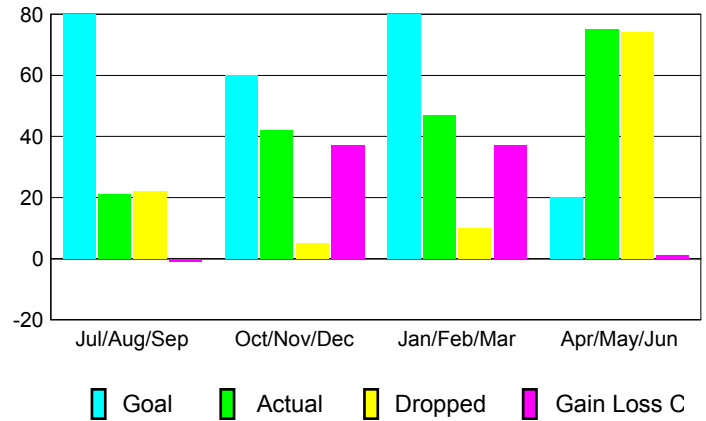

GMT: **SALIM MOUSSAN**

Location: **MOROCCO**

GMT CA: **6**

CLUBS

| Month | New Club Goal | Actual New Clubs | Actual Dropped Clubs | Gain/Loss of Clubs |
|------------------|---------------|------------------|----------------------|--------------------|
| 2012-2013 | | | | |
| Jul/Aug/Sep | 2 | 0 | 0 | 0 |
| Oct/Nov/Dec | 1 | 1 | 0 | 1 |
| Jan/Feb/Mar | 2 | 1 | 0 | 1 |
| Apr/May/June | 1 | 1 | 1 | 0 |
| Totals | 6 | 3 | 1 | 2 |

MEMBERSHIP

| Month | Net Memb Goal | Actual New Memb | Actual Dropped Memb | Gain/Loss of Memb |
|------------------|---------------|-----------------|---------------------|-------------------|
| 2012-2013 | | | | |
| Jul/Aug/Sep | 80 | 21 | 22 | -1 |
| Oct/Nov/Dec | 60 | 42 | 5 | 37 |
| Jan/Feb/Mar | 80 | 47 | 10 | 37 |
| Apr/May/June | 20 | 75 | 74 | 1 |
| Totals | 240 | 185 | 111 | 74 |

Club Results 2012-2013
Goal, New, Dropped, Gain/Loss

Membership Results 2012-2013
Goal, New, Dropped, Gain/Loss

YTD Status Quo Clubs 2012-2013
Status Quo Clubs Compared to Status Quo Members

Gender Comparison 2012-2013