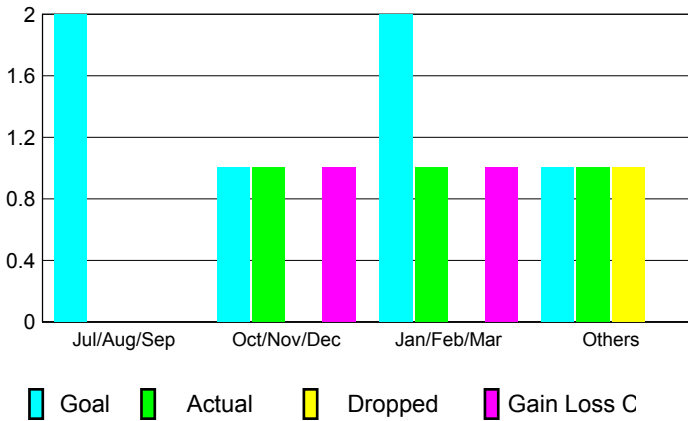

GMT: **SALIM MOUSSAN**

Location: **MOROCCO**

GMT CA: **6**

CLUBS

| Month | New Club Goal | Actual New Clubs | Actual Dropped Clubs | Gain/Loss of Clubs |
|------------------|---------------|------------------|----------------------|--------------------|
| 2012-2013 | | | | |
| Jul/Aug/Sep | 2 | 0 | 0 | 0 |
| Oct/Nov/Dec | 1 | 1 | 0 | 1 |
| Jan/Feb/Mar | 2 | 1 | 0 | 1 |
| Apr/May/June | 1 | 1 | 1 | 0 |
| Totals | 6 | 3 | 1 | 2 |

MEMBERSHIP

| Month | Net Memb Goal | Actual New Memb | Actual Dropped Memb | Gain/Loss of Memb |
|------------------|---------------|-----------------|---------------------|-------------------|
| 2012-2013 | | | | |
| Jul/Aug/Sep | 80 | 21 | 22 | -1 |
| Oct/Nov/Dec | 60 | 42 | 5 | 37 |
| Jan/Feb/Mar | 80 | 47 | 10 | 37 |
| Apr/May/June | 20 | 75 | 74 | 1 |
| Totals | 240 | 185 | 111 | 74 |

Club Results 2012-2013
Goal, New, Dropped, Gain/Loss

Membership Results 2012-2013
Goal, New, Dropped, Gain/Loss

YTD Status Quo Clubs 2012-2013
Status Quo Clubs Compared to Status Quo Members

Gender Comparison 2012-2013