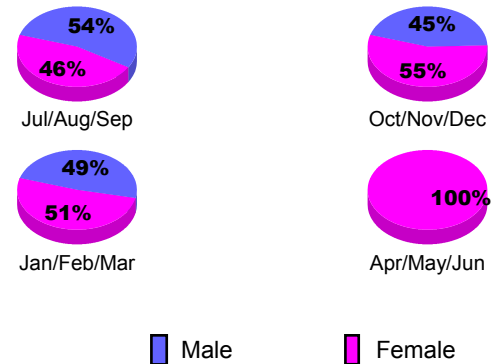

MEMBERSHIP

| Month | Net Memb Goal | Actual New Memb | Actual Dropped Memb | Gain/Loss of Memb |
|------------------|---------------|-----------------|---------------------|-------------------|
| 2012-2013 | | | | |
| Jul/Aug/Sep | 80 | 21 | 22 | -1 |
| Oct/Nov/Dec | 60 | 42 | 5 | 37 |
| Jan/Feb/Mar | 80 | 47 | 10 | 37 |
| Apr/May/June | 20 | 75 | 74 | 1 |
| Totals | 240 | 185 | 111 | 74 |

Club Results 2012-2013
Goal, New, Dropped, Gain/Loss

Membership Results 2012-2013
Goal, New, Dropped, Gain/Loss

YTD Status Quo Clubs 2012-2013
Status Quo Clubs Compared to Status Quo Members

Gender Comparison 2012-2013

Club Gain/Loss 2012-2013

Membership Gain/Loss 2012-2013